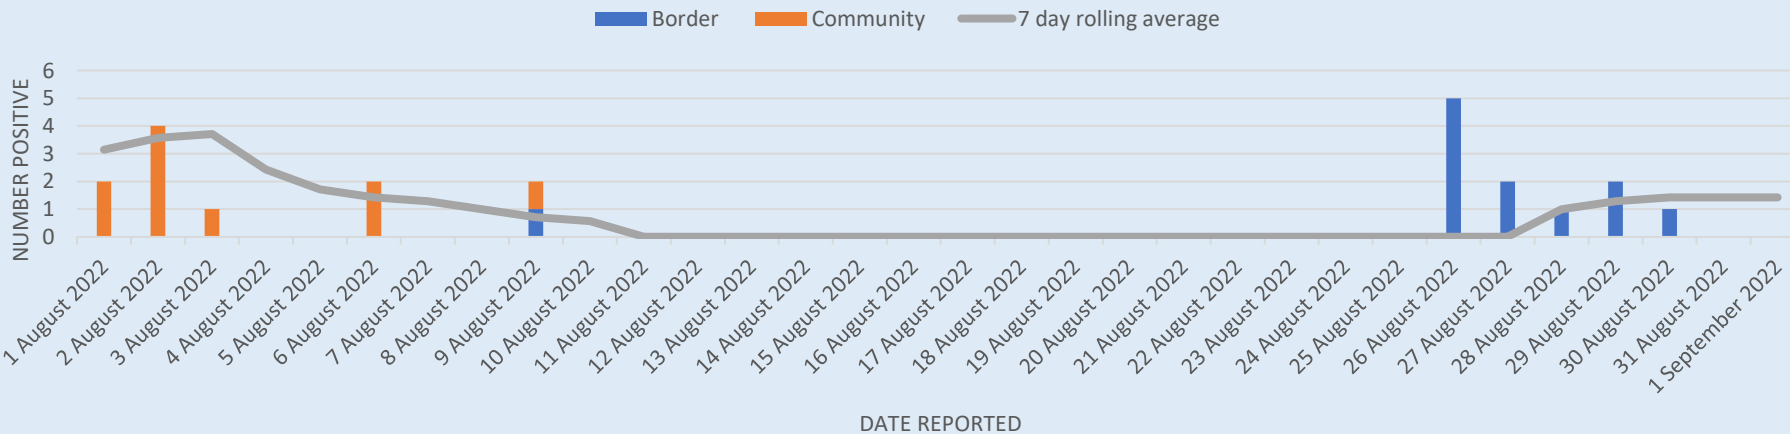

Confirmed Cases

Day 1 RATs Campaign 31/08/22 – Niue High School & Hakupu Village

Population	# of RAT conducted	# of Negative Results
Niue High School Students	153	153
Niue High School Staff	35	35
Hakupu Village	108	108