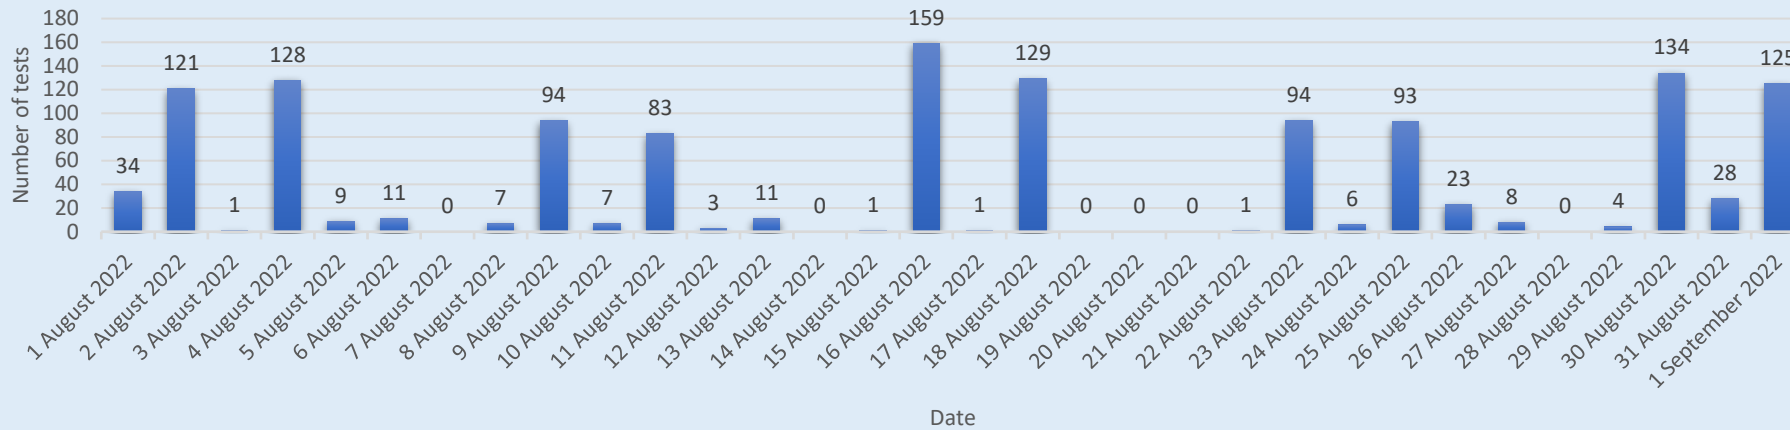

Government of Niue

Health Department - Niue Foa Hospital COVID-19 SitRep Issued 1st September 2022

Alert Code YELLOW

Current Status

New cases in last 24 hours	0
Total	71
Active	11
Border active	11
Community active	0
Under investigation	0
Recovered	60
Hospitalised	0
Deceased	0

PCR tests completed