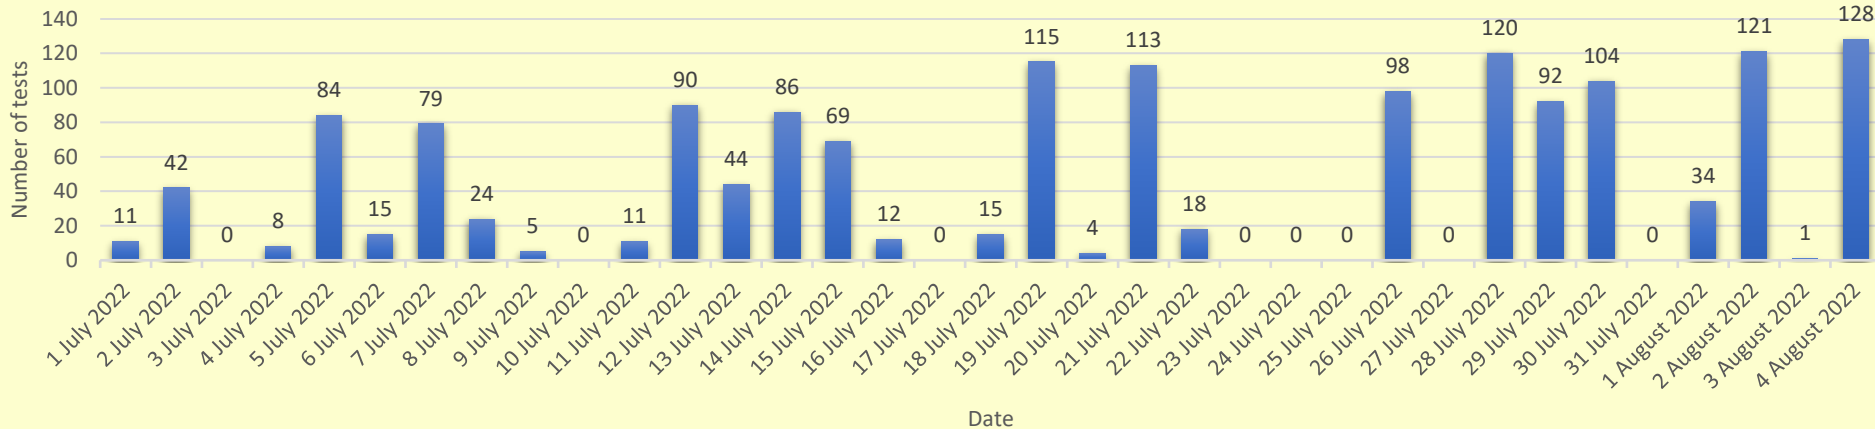

PCR tests completed

Anyone with symptoms of COVID-19 is advised to stay at home, contact Niue Ffoo Hospital, and get a PCR test. The Drive-Thru is open Monday to Saturday 9 am to 12 pm.