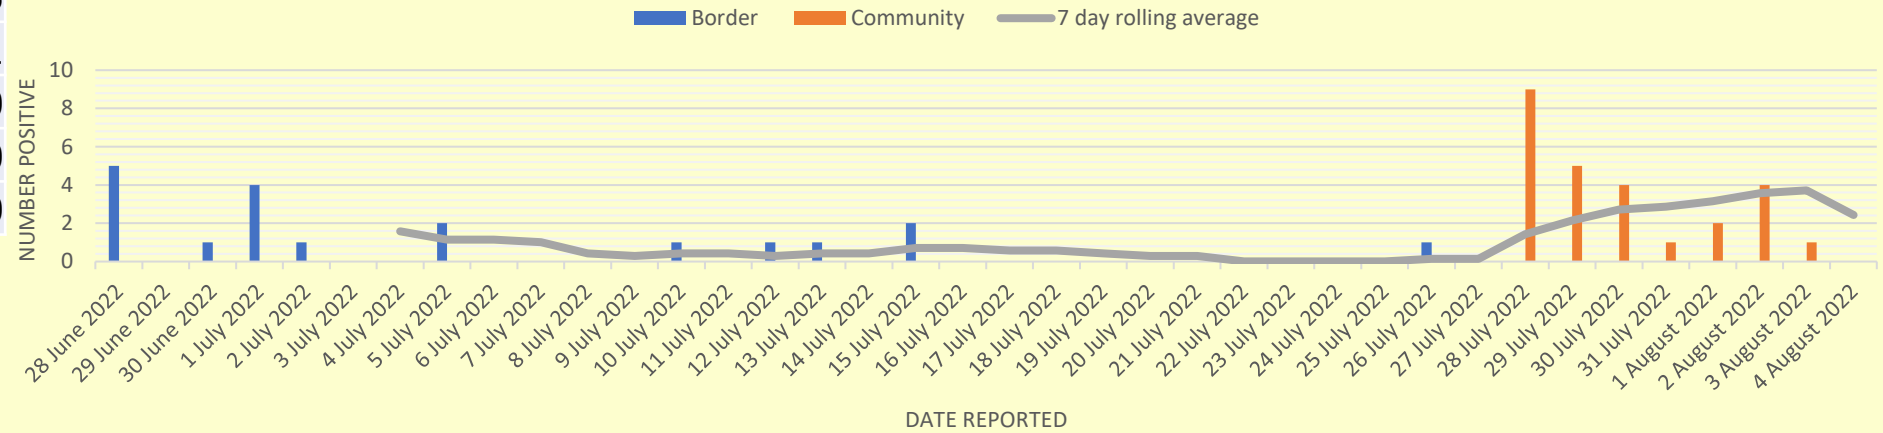

Alert Code RED

Current status

New cases in last 24 hours	0
Total	56
Active	26
Border active	0
Community active	26
Under investigation	1
Recovered	30
Hospitalised	0
Deceased	0

**Government of Niue
Health Department - Niue Ffoo Hospital
COVID-19 SitRep
Issued 4 August 2022**

Confirmed cases

PCR tests completed

Anyone with symptoms of COVID-19 is advised to stay at home, contact Niue Ffoo Hospital, and get a PCR test. The Drive-Thru is open Monday to Saturday 9 am to 12 pm.